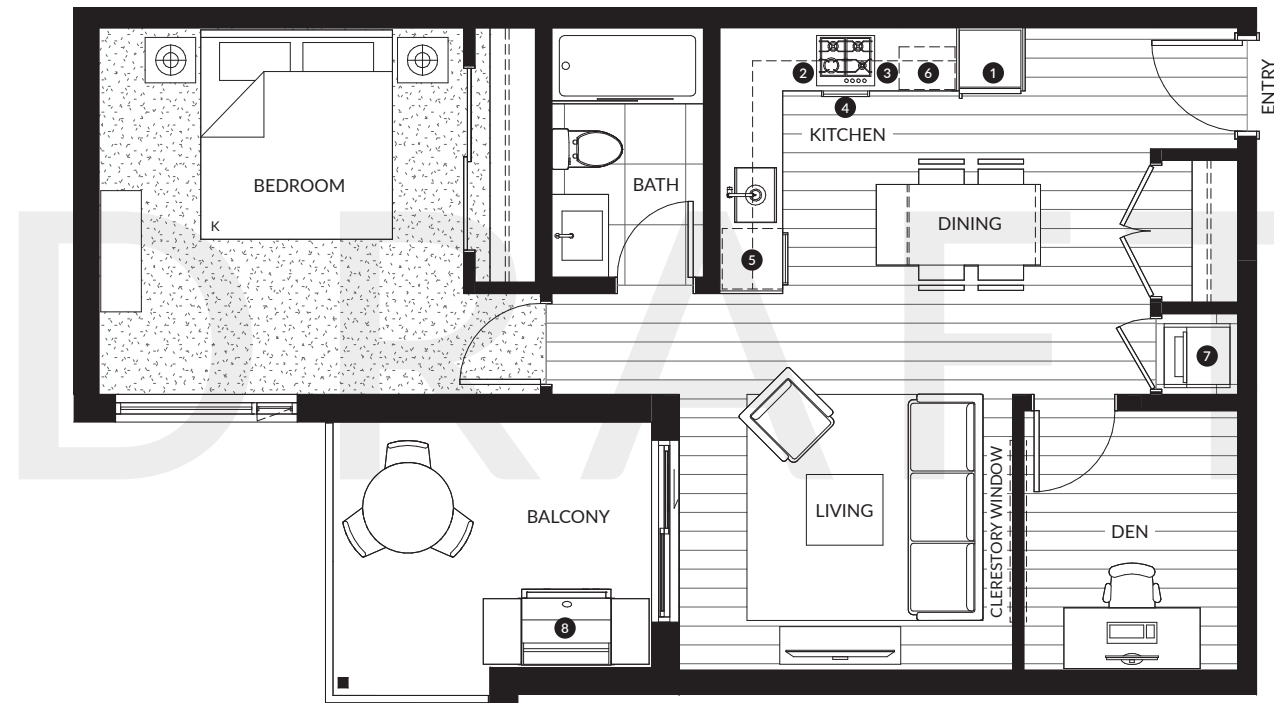

# B2

## 1 Bedroom & Den, 1 Bath

Interior: 675 SF  
Exterior: 110 SF  
Total: 785 SF

1	24" Whirlpool Fridge & Freezer
2	24" Whirlpool 4-Burner Gas Cooktop
3	24" KitchenAid Wall Oven
4	24" Broan Hood Fan
5	24" KitchenAid Dishwasher
6	Panasonic Microwave
7	24" Samsung Washing Machine & Dryer
8	Natural Gas Hookup