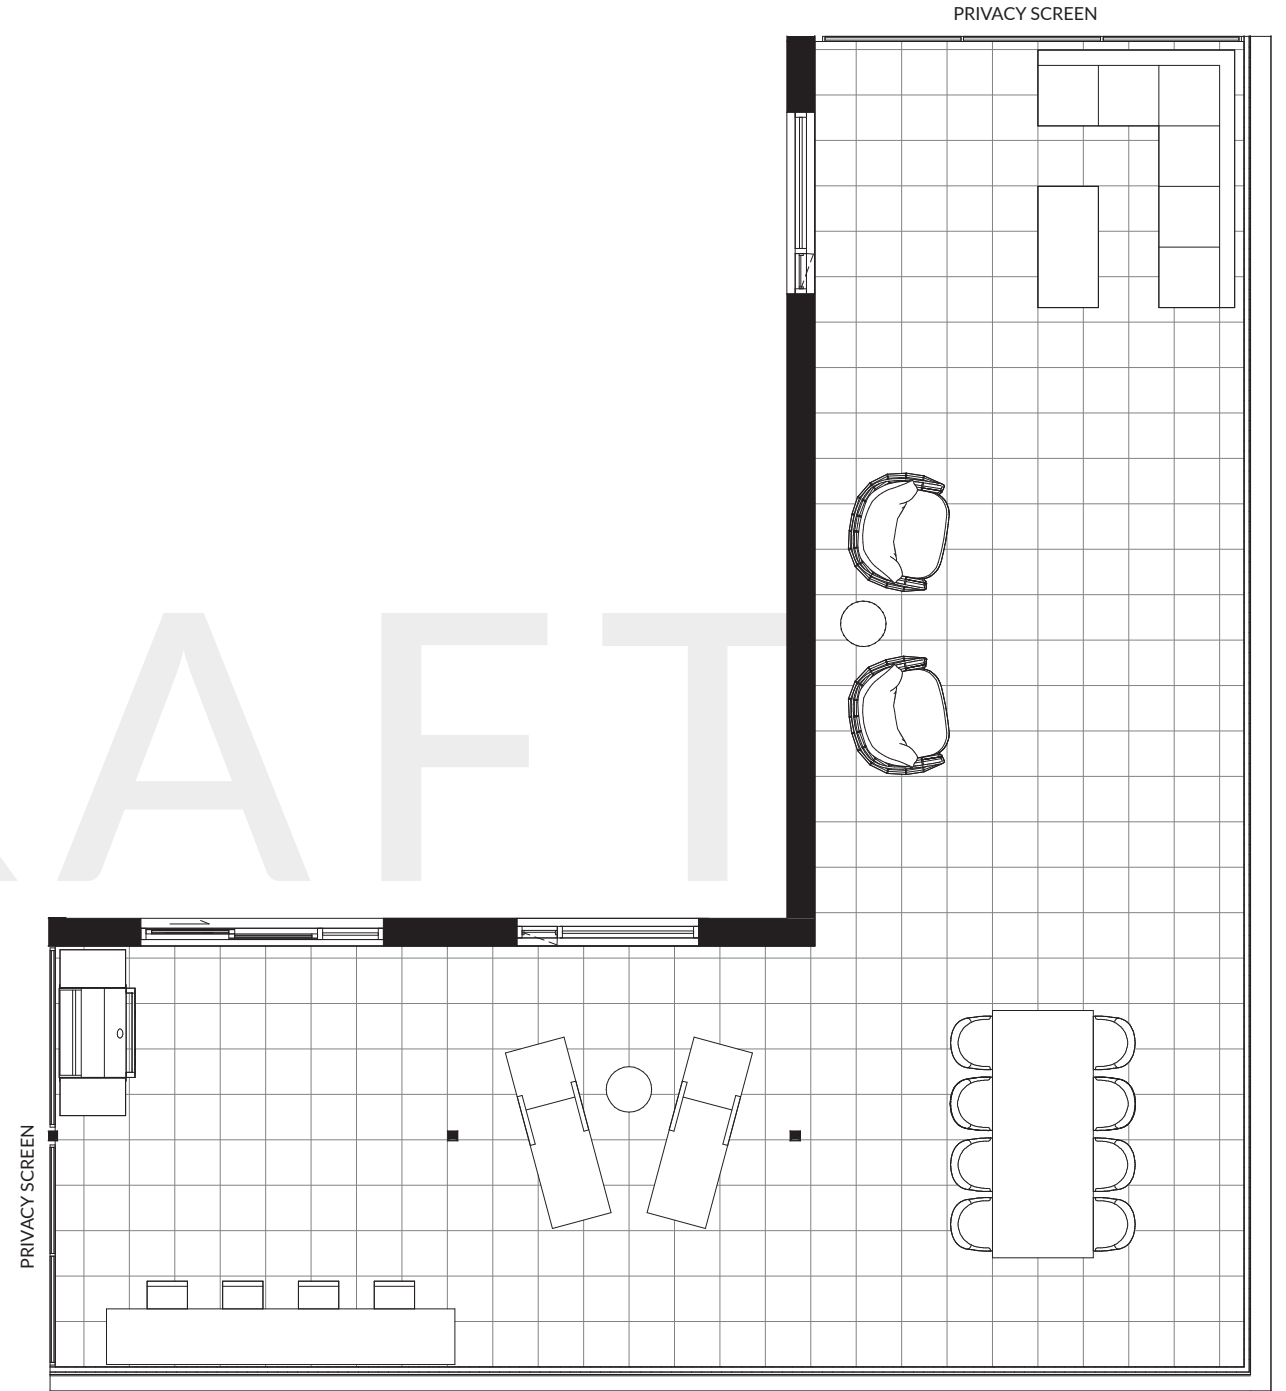

C2

2 Bedroom, 1 Bath

Interior: 725 SF
 Exterior: 185 - 1,020 SF
 Total: 910 - 1,745 SF

| | |
|---|-------------------------------------|
| 1 | 30" KitchenAid Fridge & Freezer |
| 2 | 30" KitchenAid 4-Burner Gas Range |
| 3 | 30" Broan Hood Fan |
| 4 | 24" KitchenAid Dishwasher |
| 5 | Panasonic Microwave |
| 6 | 27" Samsung Washing Machine & Dryer |
| 7 | Natural Gas Hookup |

TERRACE VARIATION: HOME #210, 1,020 SF