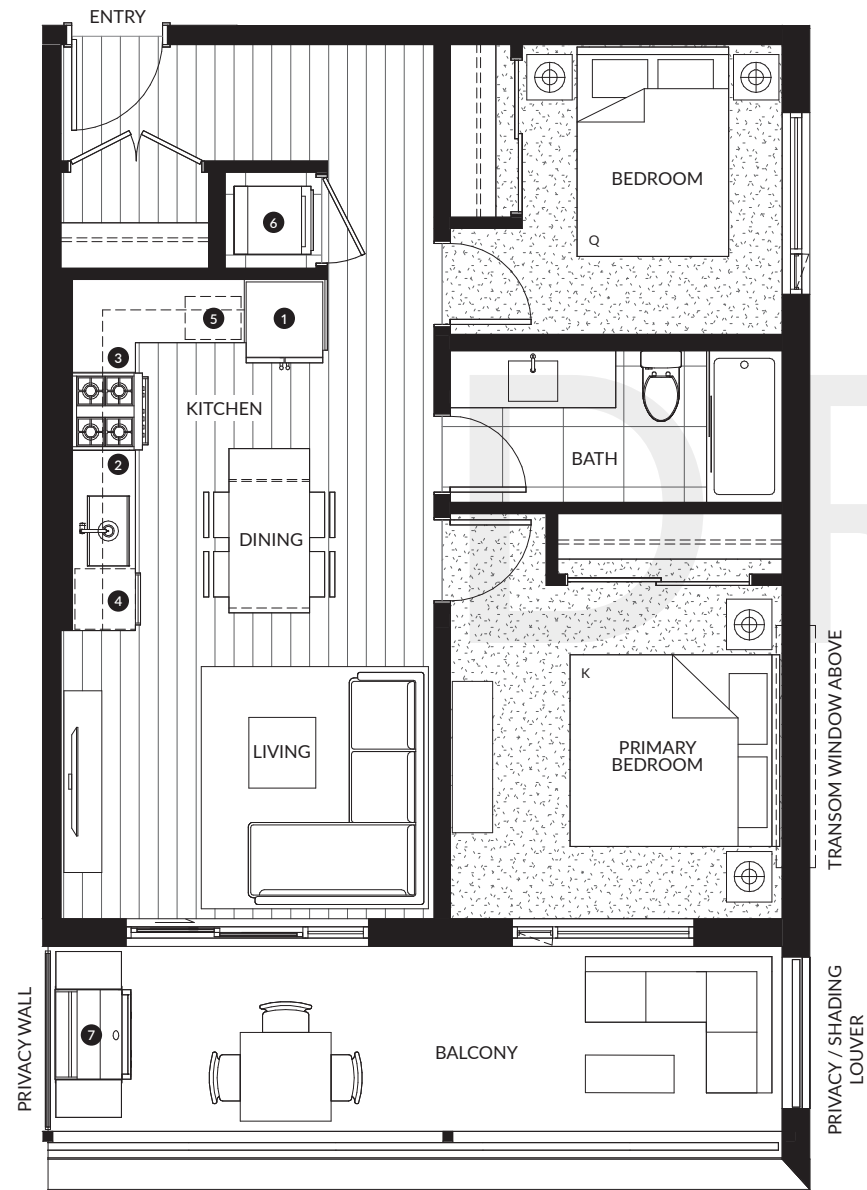

C2

2 Bedroom, 1 Bath

Interior: 725 SF
 Exterior: 185 - 1,020 SF
 Total: 910 - 1,745 SF

| | |
|---|-------------------------------------|
| 1 | 30" KitchenAid Fridge & Freezer |
| 2 | 30" KitchenAid 4-Burner Gas Range |
| 3 | 30" Broan Hood Fan |
| 4 | 24" KitchenAid Dishwasher |
| 5 | Panasonic Microwave |
| 6 | 27" Samsung Washing Machine & Dryer |
| 7 | Natural Gas Hookup |

TERRACE VARIATION: HOME #210, 1,020 SF