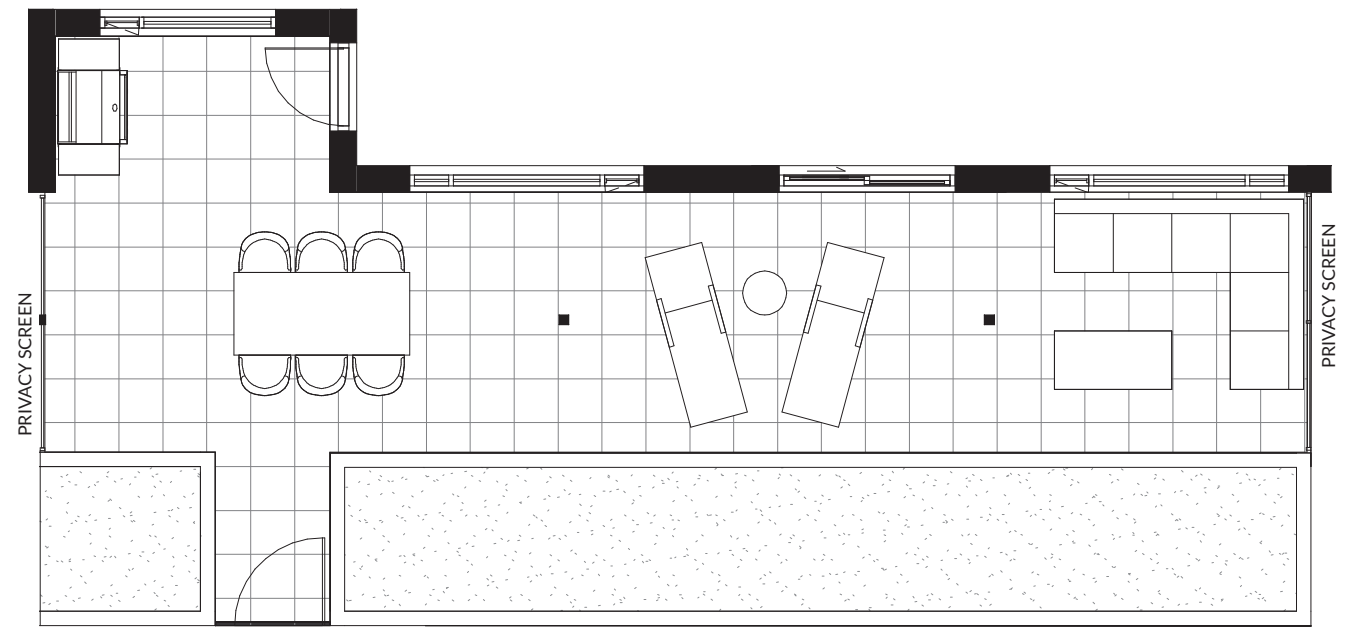

## 2 Bedroom & Den, 2 Bath

Interior: 1,020 - 1,025 SF  
 Exterior: 245 - 495 SF  
 Total: 1,265 - 1,520 SF

1	30" KitchenAid Fridge & Freezer
2	30" KitchenAid 4-Burner Gas Range
3	30" Broan Hood Fan
4	24" KitchenAid Dishwasher
5	Panasonic Microwave
6	27" Samsung Washing Machine & Dryer
7	Natural Gas Hookup

BALCONY VARIATION: HOMES #312, #412, #512 & #612. FLOOR PLANS WILL BE THE MIRRORRED LAYOUT

TERRACE VARIATION: HOME #214, 495 SF