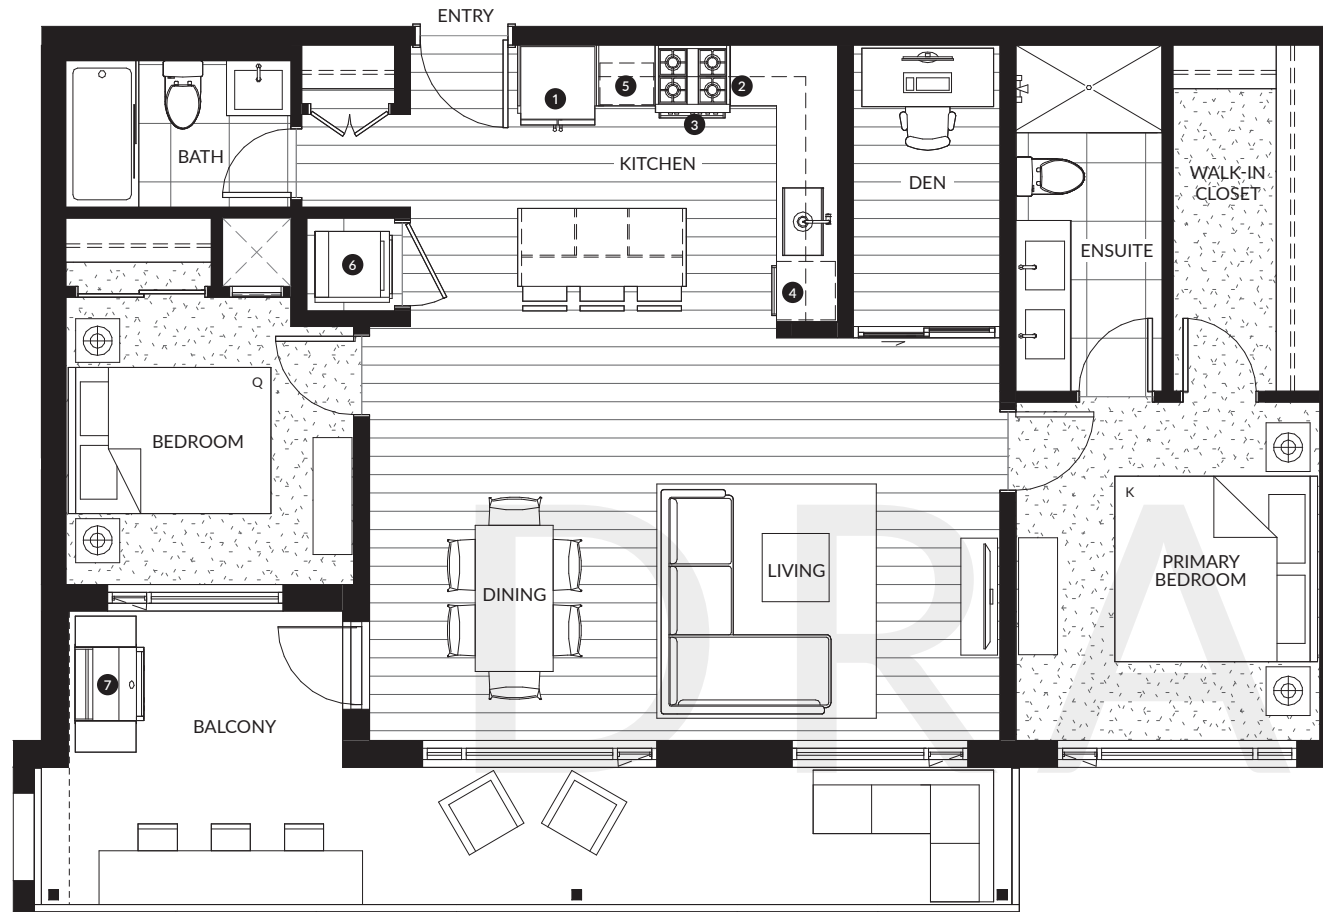

## 2 Bedroom & Den, 2 Bath

Interior: 1,020 - 1,025 SF  
 Exterior: 245 - 495 SF  
 Total: 1,265 - 1,520 SF

1	30" KitchenAid Fridge & Freezer
2	30" KitchenAid 4-Burner Gas Range
3	30" Broan Hood Fan
4	24" KitchenAid Dishwasher
5	Panasonic Microwave
6	27" Samsung Washing Machine & Dryer
7	Natural Gas Hookup

BALCONY VARIATION: HOMES #312, #412, #512 & #612. FLOOR PLANS WILL BE THE MIRRORRED LAYOUT

TERRACE VARIATION: HOME #214, 495 SF