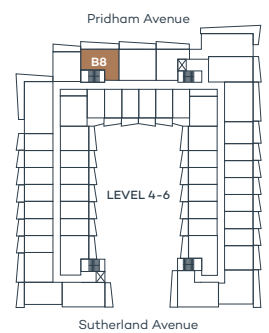

REVO

B8

1 Bed, 1 Bath

Interior sqft 607

Exterior sqft 152

Total sqft 759

RevoKelowna.com